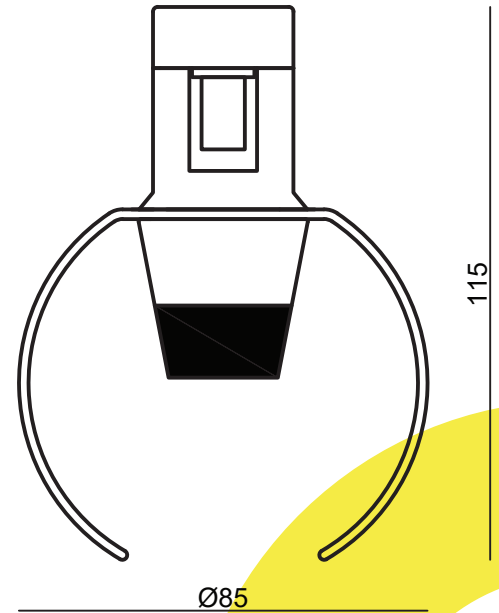

PEARL MAGNETIC TRACK LIGHT PL-M45

KEYLIGHT

SPAIN

PRODUCTOS DE ILUMINACION

SPECIFICATIONS

Product Code	PL-M45
Color Temperature	3000/4000k
Power	3W
Input Voltage	24V
Finishing Color	Sandy Black+glass / Glossy Gold+Smoky Gray Glossy Gold+glass / Glossy Gold +Smoky Gray
Beam Angle	120°
Installation	Magnetic Track Mounted
CRI	80/90
Product Size	D85mm * H115mm
Certification	CE/CCC
IP Ration	IP20
Warranty	3 years